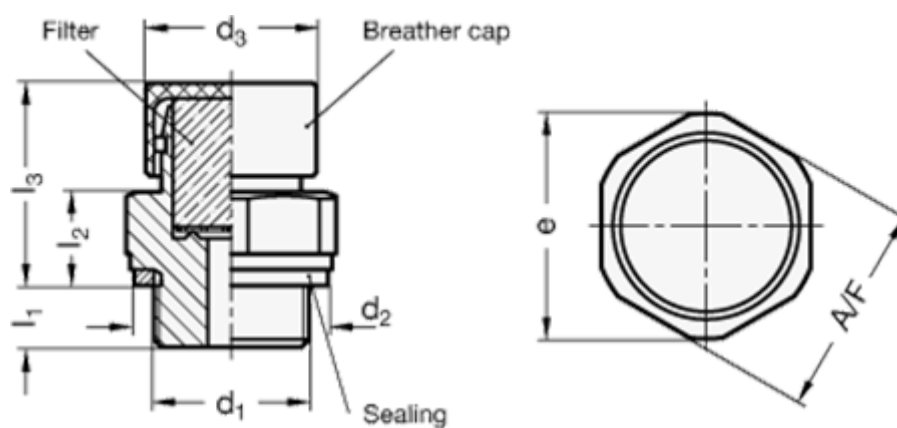

Article number: 20882M2215MSM
Description: E+G Udluftningsfilter
Breather filters GN 882-M22x1.5-MS-M

Measures

| | |
|-----------|-----------|
| A/F | = 27 |
| d2 | = 27 |
| d3 | = 22 |
| e | = 29 |
| l1 | = 8.5 |
| l2 | = 11.5 |
| l3 | = 25.5 |
| Thread d1 | = M22x1.5 |