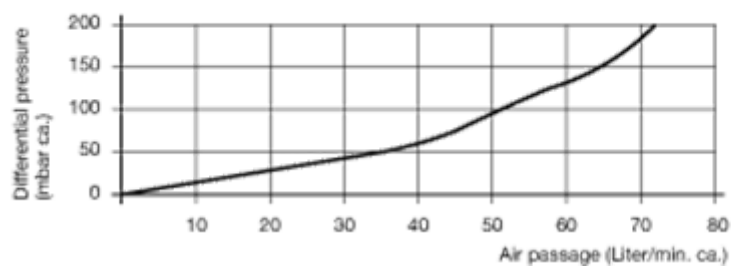

Article number: 20882M2215MSM
Description: E+G Udluftningsfilter
Breather filters GN 882-M22x1.5-MS-M

Measures

| | |
|-----------|-----------|
| A/F | = 27 |
| d2 | = 27 |
| d3 | = 22 |
| e | = 29 |
| l1 | = 8.5 |
| l2 | = 11.5 |
| l3 | = 25.5 |
| Thread d1 | = M22x1.5 |